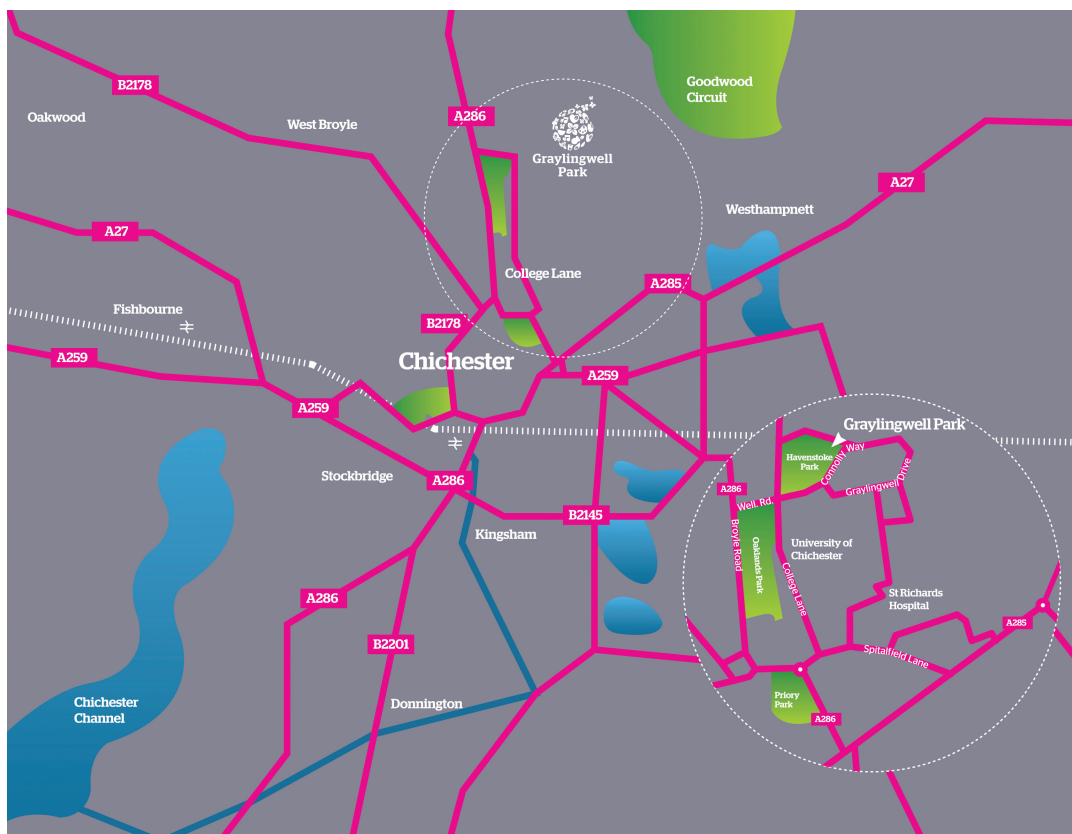

Directions to Graylingwell Park

**Graylingwell
Park**

▼ Travelling South

From the A3, travel south past Guildford for approximately 10 miles. Turn left at Hindhead onto the A287 towards Midhurst, then follow right onto the A286. After approximately 7 miles turn right at the mini roundabout, signposted Chichester A286. Follow the A286 for approximately 10 miles. After the 'Welcome to Chichester' sign, take the fourth road on the left onto Wellington Road. Continue along this road for a further quarter of a mile onto Connolly Way. Graylingwell Park can be found on the left hand side.

▶ Travelling East

Head south east along the M27 which becomes the A27 after Hilsea. Follow the A27 past Emsworth, Southbourne and Hambrook. At the Fishbourne Roundabout, take the first exit onto the A259 towards Chichester. Continue straight over the next roundabout, then at the Westgate Link roundabout take the first exit onto the A286 and follow the bypass. Continue over the next roundabout, following the bypass. At the one way system, follow to the left around Churchside and join Broyle Road. Take the second right onto Wellington Road. Continue along this road for approximately a quarter of a mile onto Connolly Way. Graylingwell Park can be found on the left hand side.

◀ Travelling West

Travelling west on the A27, follow signposts towards Chichester, passing Hove and Worthing. Approaching Chichester on the A27 (Arundel Road), you will come to Portfield roundabout. Take the second exit to join the A285 (Westhampnett Road) and at the next roundabout take the first exit to continue following the A285. Entering Chichester, you will come to a series of mini-roundabout's. Continue straight over the first mini roundabout, then turn right at the second onto Spitalfield Lane, passing Chichester Car & Van Rental. Take the fifth right onto College Lane, passing the University and finally turn right onto Connolly Way. Graylingwell Park can be found on the left hand side.